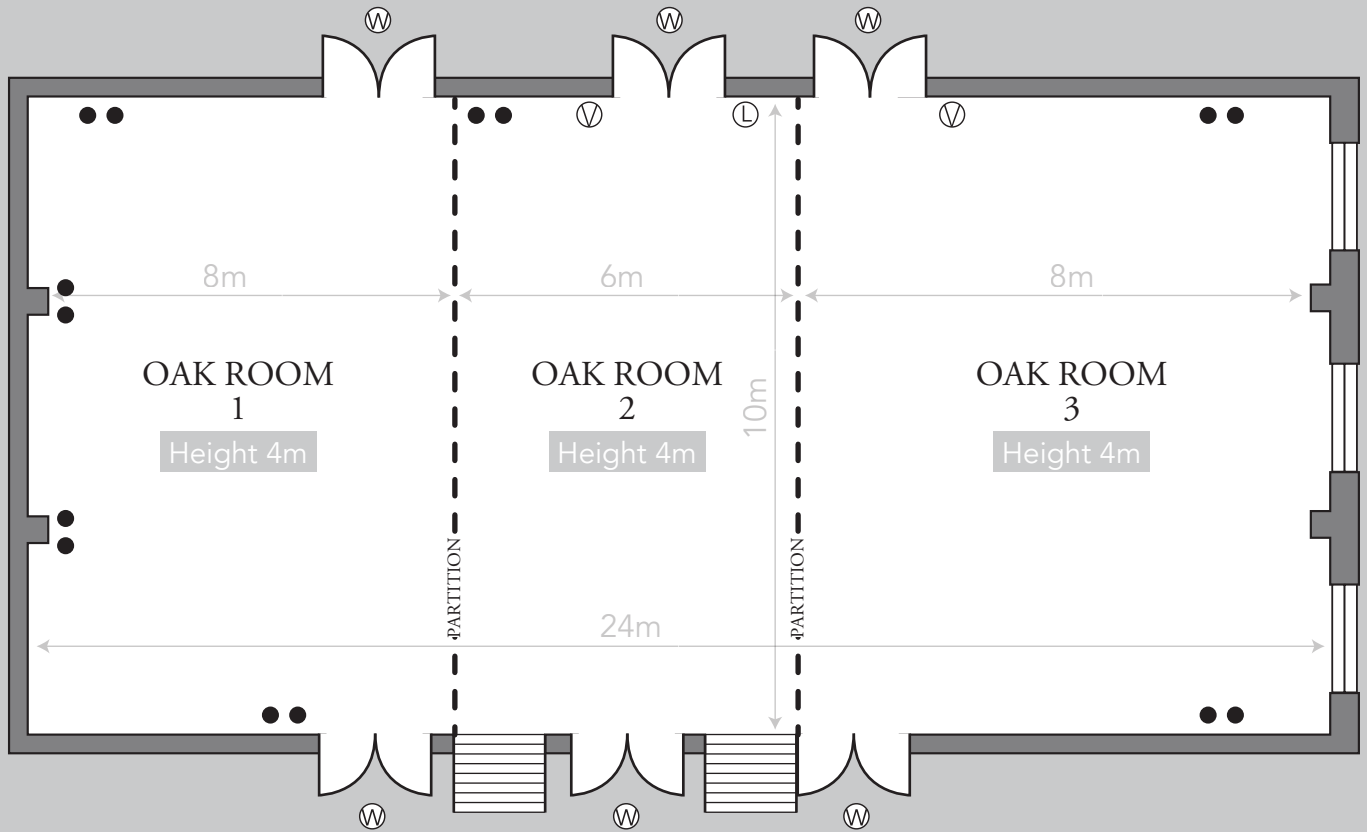

Oak Suite

KEY

- | | |
|-----------------------------|---------------------|
| ● Single 13amp Power Point | ▬ Window |
| ●● Double 13amp Power Point | ◻ T.V. Aerial Point |
| ☎ Telephone Socket | ▬ HDMI |
| Ⓛ Light Switch | 📶 WiFi |
| 🌐 Internet Point | 📦 Floor Box |
| ♿ Wheelchair Access | Ⓜ Volume Control |