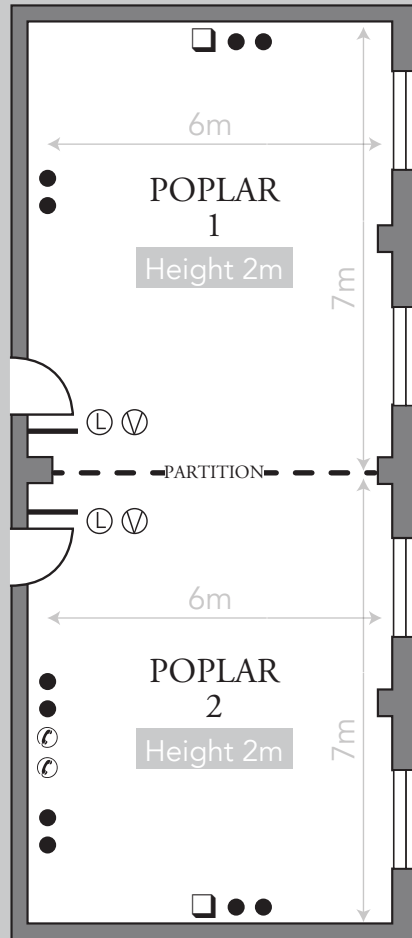

Poplar Suite

KEY

- | | |
|-----------------------------|---------------------|
| ● Single 13amp Power Point | ☐ Window |
| ●● Double 13amp Power Point | ☐ T.V. Aerial Point |
| ☎ Telephone Socket | ☐ HDMI |
| Ⓛ Light Switch | 📶 WiFi |
| 🌐 Internet Point | ☐ Floor Box |
| ♿ Wheelchair Access | Ⓜ Volume Control |