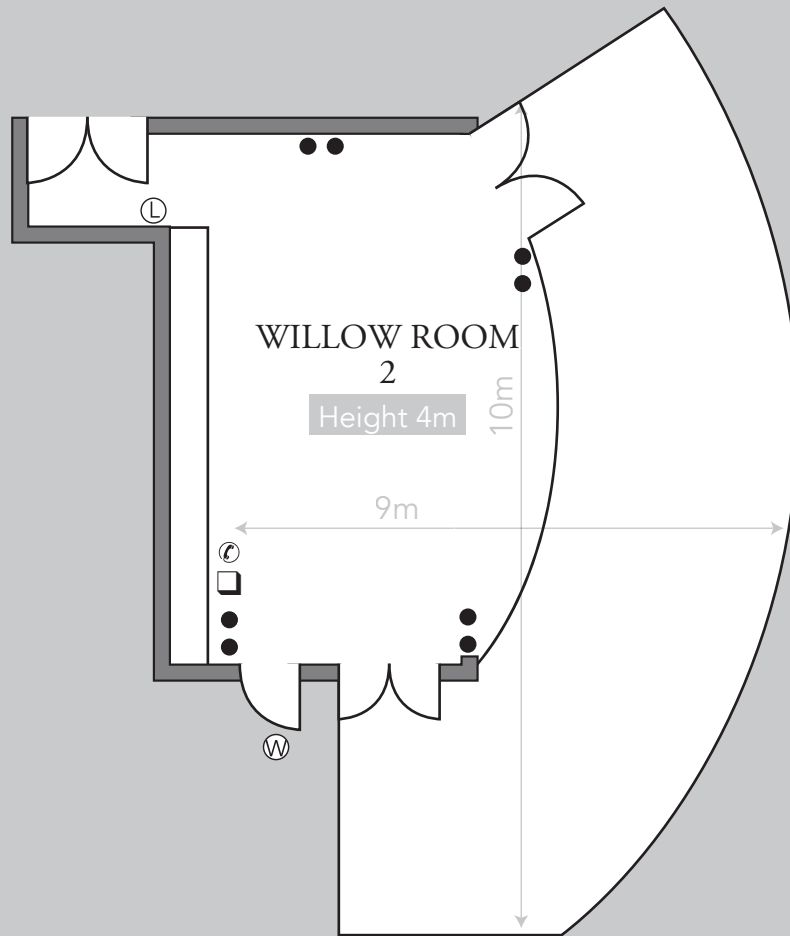

# Willow Suite

## KEY

- |    |                          |    |                   |
|----|--------------------------|----|-------------------|
| ●  | Single 13amp Power Point | ▬  | Window            |
| ●● | Double 13amp Power Point | □  | T.V. Aerial Point |
| ☎  | Telephone Socket         | ▬  | HDMI              |
| Ⓛ  | Light Switch             | 📶  | WiFi              |
| 🌐  | Internet Point           | FB | Floor Box         |
| ♿  | Wheelchair Access        | Ⓜ  | Volume Control    |