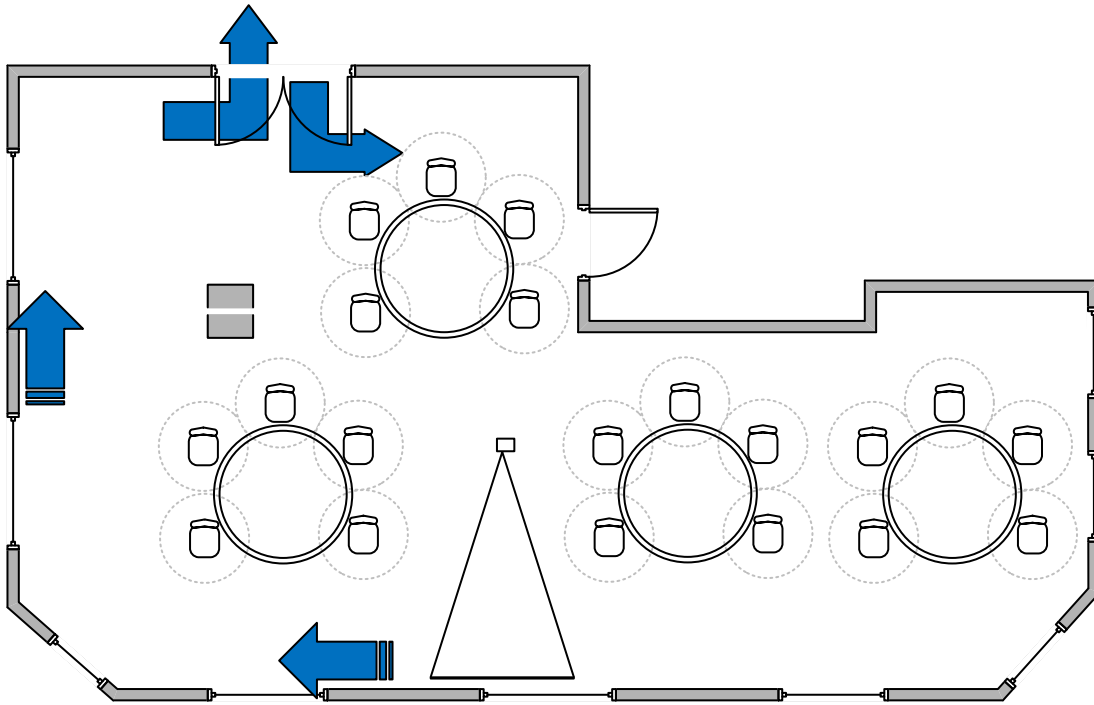

Cabaret Style for 20 – 1m Spacing- 6ft Table

Hawthorne 1 – Belton Woods

Ceiling Heights
4m