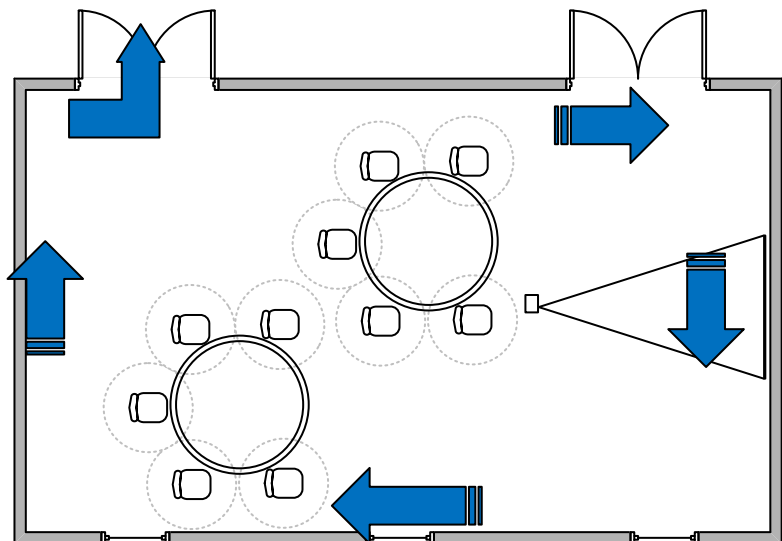

Cabaret Style for 10 – 1m Spacing- 6ft Table

Hawthorne 2 – Belton Woods

Ceiling Heights  
4m