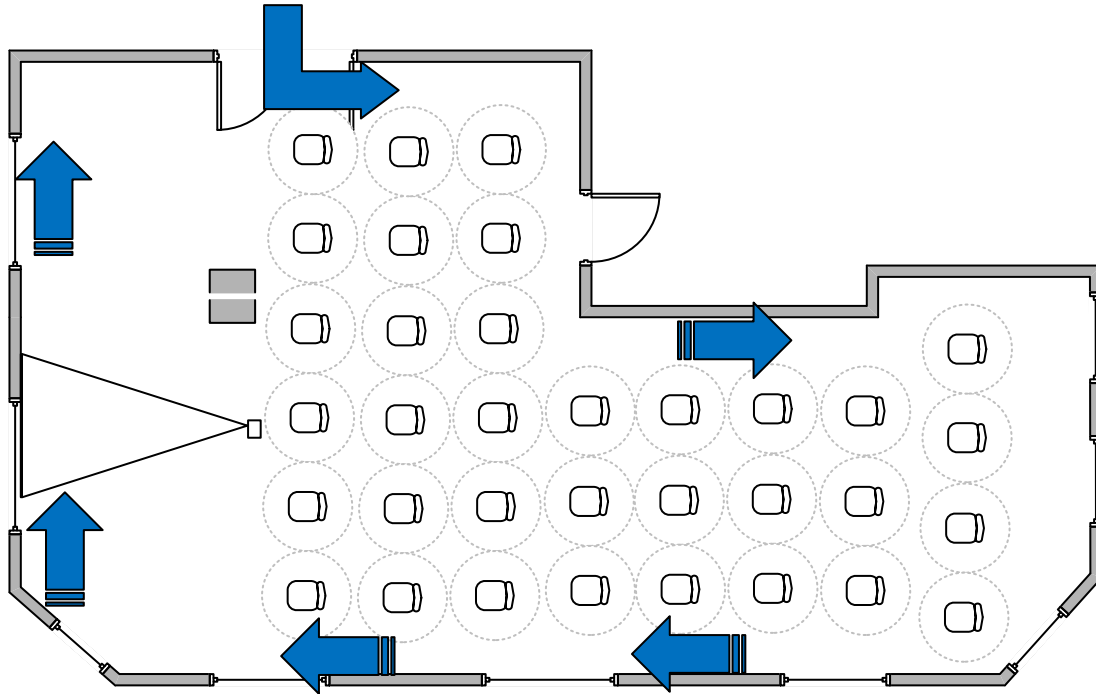

Theatre Style for 34 – 1m Spacing

Hawthorne 1 – Belton Woods

Ceiling Heights
4m