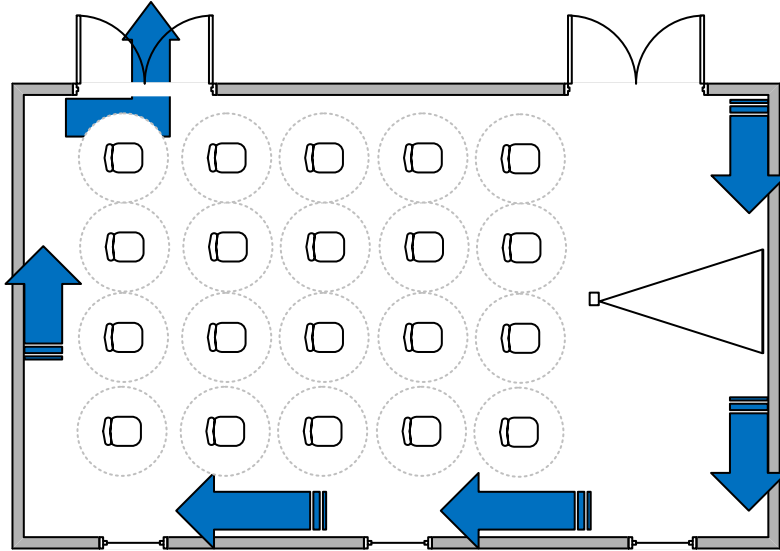

Theatre Style for 20 – 1m Spacing

Hawthorne 2 – Belton Woods

Ceiling Heights
4m