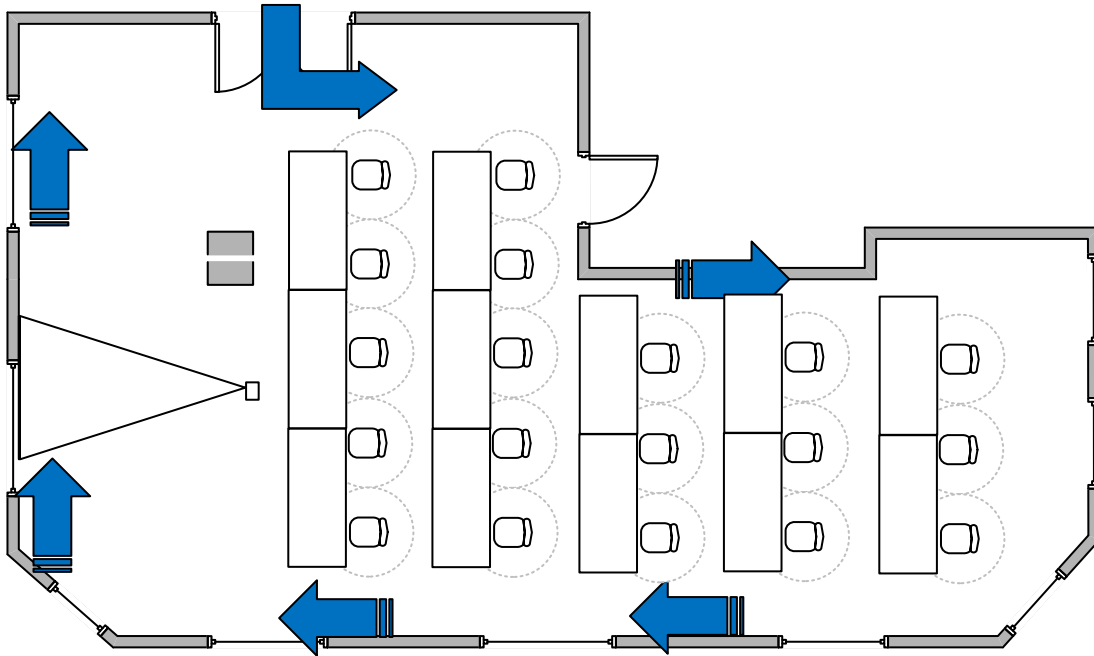

Classroom Style for 19 – 1m Spacing- 6ft Table

Hawthorne 1 – Belton Woods

Ceiling Heights
4m