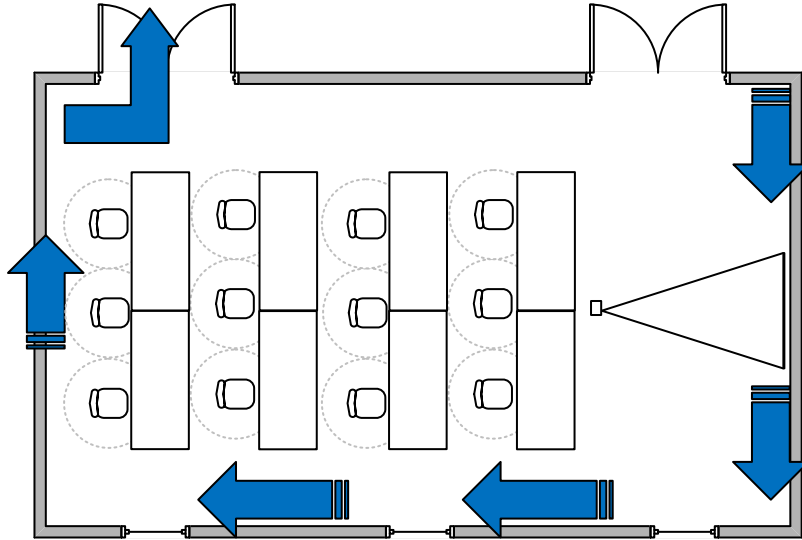

**Classroom Style for 12 – 1m Spacing- 6ft Table**

Hawthorne 2 – Belton Woods

Ceiling Heights  
4m