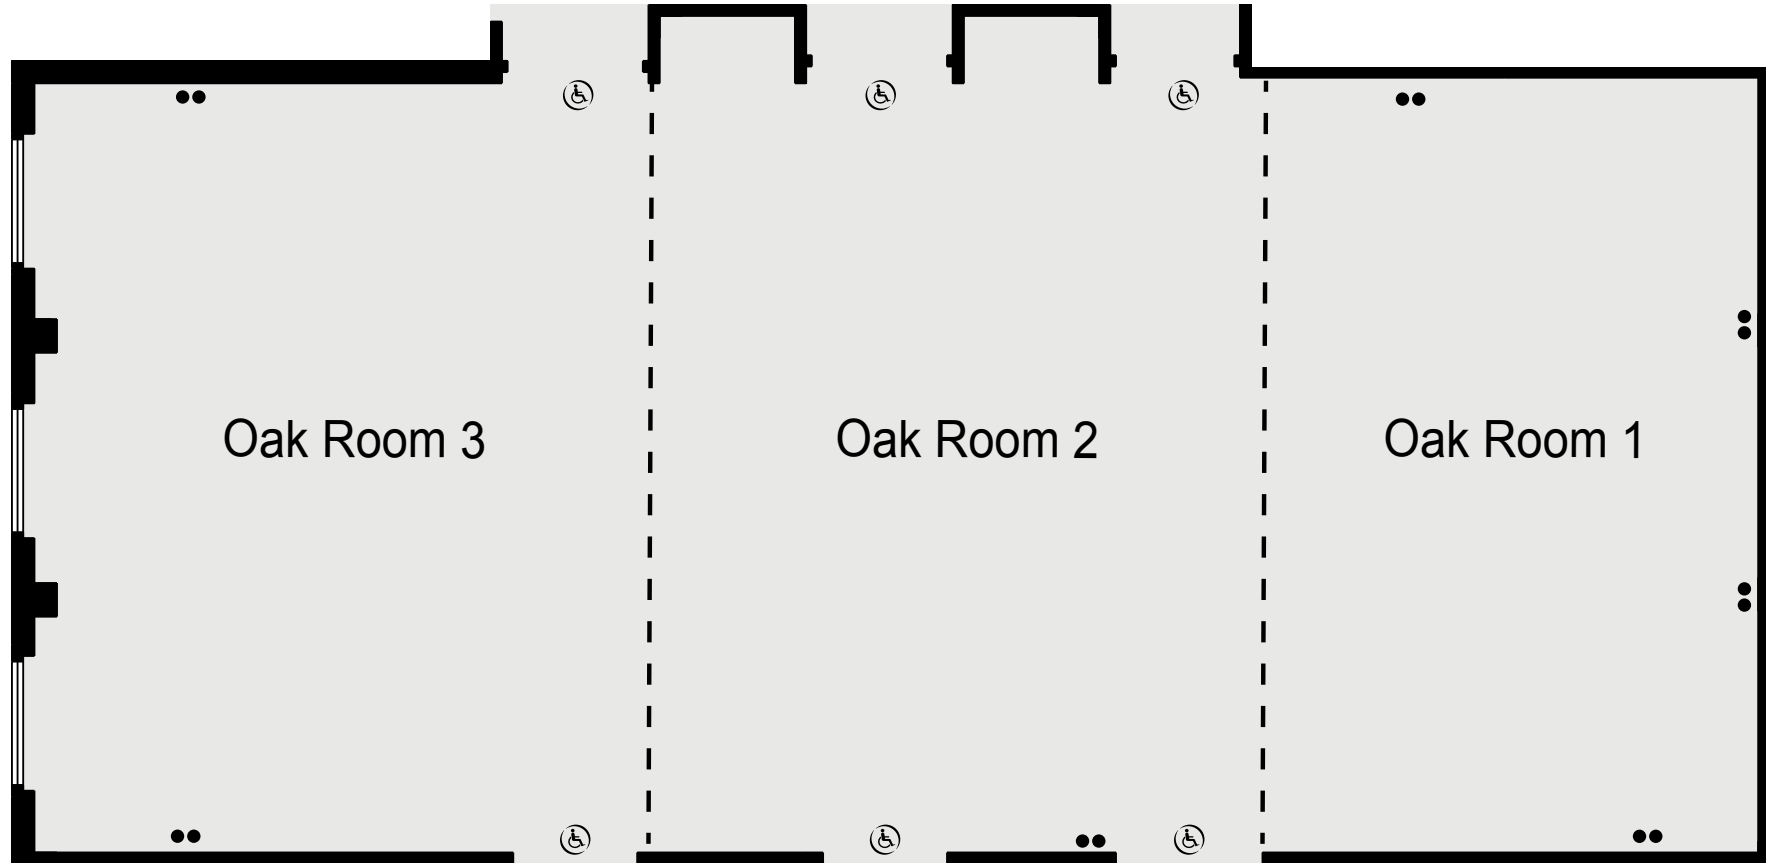

**KEY**

- Single 13amp Power Point
- Double 13amp Power Point
- ☎ Telephone Socket
- ♿ Wheelchair Access

**BELTON WOODS**

THE QHOTELS COLLECTION

GROUND FLOOR

**KEY**

- Single 13amp Power Point
- Double 13amp Power Point
- ☎ Telephone Socket
- ♿ Wheelchair Access

**BELTON WOODS**

THE QHOTELS COLLECTION

FIRST FLOOR

**KEY**

- Single 13amp Power Point
- Double 13amp Power Point
- ☎ Telephone Socket
- ♿ Wheelchair Access

**BELTON WOODS**

THE QHOTELS COLLECTION

FIRST FLOOR

**KEY**

- Single 13amp Power Point
- Double 13amp Power Point
- ☎ Telephone Socket
- ♿ Wheelchair Access

**BELTON WOODS**

THE QHOTELS COLLECTION

FIRST FLOOR

# CAPACITIES

Room	Floor	Theatre	Cabaret	Classroom	Boardroom	Banquet	U-Shape	Dinner Dance	Length	Width	Height
Major Oak Suite	1	270	144	160	80	200	100	180	24m	10m	4m
Oak 1 & 2	1	160	72	70	60	90	60	70	14m	10m	4m
Oak 2 & 3	1	160	72	70	60	90	60	70	14m	10m	4m
Oak 1 or 3	1	100	40	60	24	50	36	0	8m	10m	4m
Oak 2	1	60	24	30	16	0	0	0	6m	10m	4m
Poplar Suite	G	0	0	0	32	0	0	0	14m	6m	4m
Poplar 1	G	0	0	0	14	0	0	0	7m	6m	4m
Poplar 2	G	0	0	0	14	0	0	0	7m	6m	4m
Cedar Suite	1	90	32	30	32	0	0	0	14m	6m	4m
Cedar 1	1	40	16	12	14	0	10	0	7m	6m	4m
Cedar 2	1	40	16	12	14	0	10	0	7m	6m	4m
Willow	1	50	32	30	20	50	20	0	9m	8m	4m
Hawthorne 1	1	120	64	70	50	90	50	70	14m	8m	4m
Hawthorne 2	1	75	32	28	20	40	20	0	10m	6m	4m