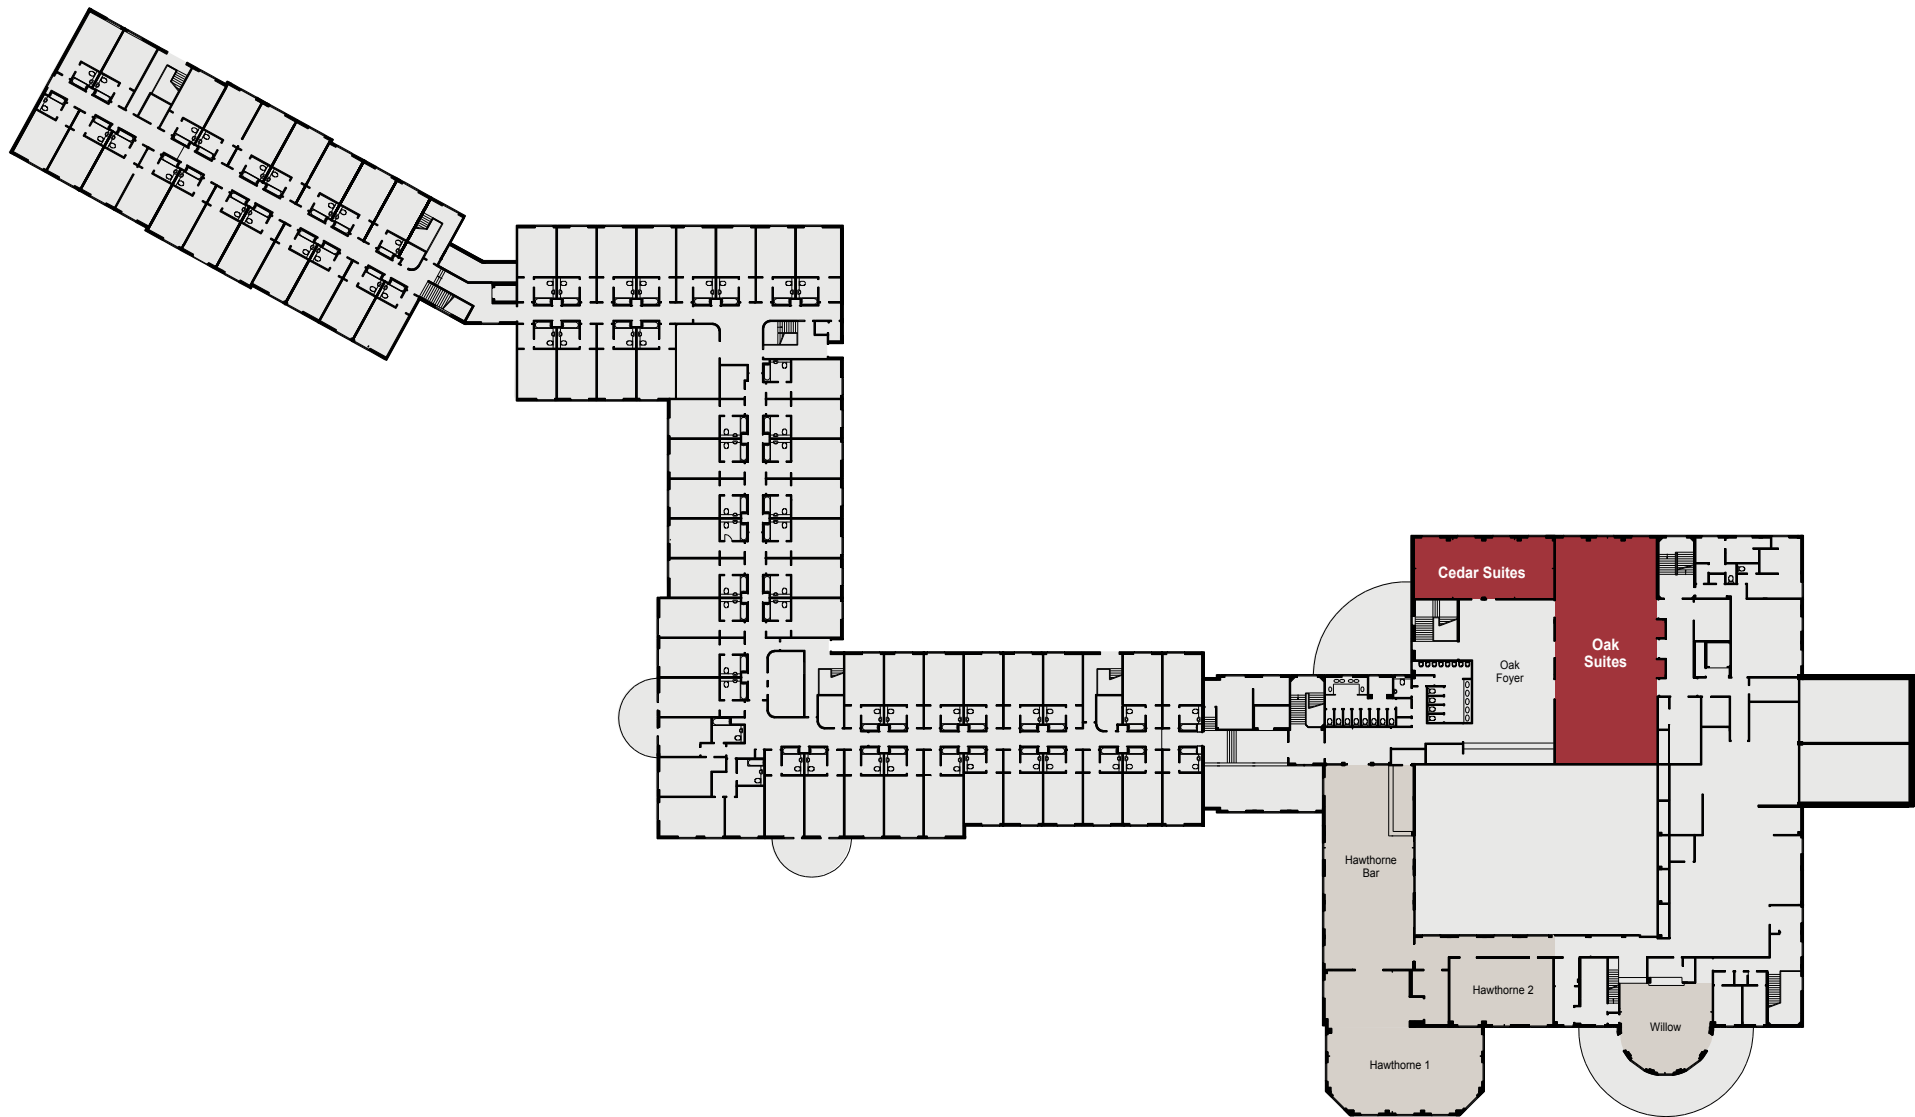

BELTON WOODS

THE QHOTELS COLLECTION

CAPACITIES

Meeting Room	Dimensions (m) L x W x H	Floor	Theatre	Cabaret	Classroom	Boardroom	Banquet	U-Shape	Dinner Dance
Major Oak Suite	24.0 x 10.0 x 4.0	1	270	144	160	80	200	100	180
Oak 1	8.0 x 10.0 x 4.0	1	100	40	60	24	50	36	0
Oak 2	6.0 x 10.0 x 4.0	1	60	24	30	16	0	0	0
Oak 3	8.0 x 10.0 x 4.0	1	100	40	60	24	50	36	0
Oak 1 & 2	14.0 x 10.0 x 4.0	1	160	72	70	60	90	60	70
Oak 2 & 3	14.0 x 10.0 x 4.0	1	160	72	70	60	90	60	70
Poplar suite	14.0 x 6.0 x 4.0	G	0	0	0	32	0	0	0
Poplar 1	7.0 x 6.0 x 4.0	G	0	0	0	14	0	0	0
Poplar 2	7.0 x 6.0 x 4.0	G	0	0	0	14	0	0	0
Cedar suite	14.0 x 6.0 x 4.0	1	90	32	30	32	0	0	0
Cedar 1	7.0 x 6.0 x 4.0	1	40	16	12	14	0	10	0
Cedar 2	7.0 x 6.0 x 4.0	1	40	16	12	14	0	10	0
Willow	9.0 x 8.0 x 4.0	1	50	32	30	20	50	20	0
Hawthorne 1	14.0 x 8.0 x 4.0	1	120	64	70	50	90	50	70
Hawthorne 2	10.0 x 6.0 x 4.0	1	75	32	28	20	40	20	0

BELTON WOODS

THE QHOTELS COLLECTION

BELTON WOODS

THE QHOTELS COLLECTION

GROUND FLOOR

BELTON WOODS

THE QHOTELS COLLECTION

FIRST FLOOR

KEY

- Single 13amp Power Point
- Double 13amp Power Point
- ▶ Natural Light
- ☎ Telephone Socket
- ♿ Wheelchair Access
- ⋈ Partition Wall

BELTON WOODS

THE QHOTELS COLLECTION

GROUND FLOOR

KEY

- Single 13amp Power Point
- Double 13amp Power Point
- ▶ Natural Light
- ☎ Telephone Socket
- ♿ Wheelchair Access
- ⋈ Partition Wall

BELTON WOODS

THE QHOTELS COLLECTION

FIRST FLOOR

KEY

- Single 13amp Power Point
- Double 13amp Power Point
- ▶ Natural Light
- ☎ Telephone Socket
- ♿ Wheelchair Access
- ⚡ Partition Wall

BELTON WOODS

THE QHOTELS COLLECTION