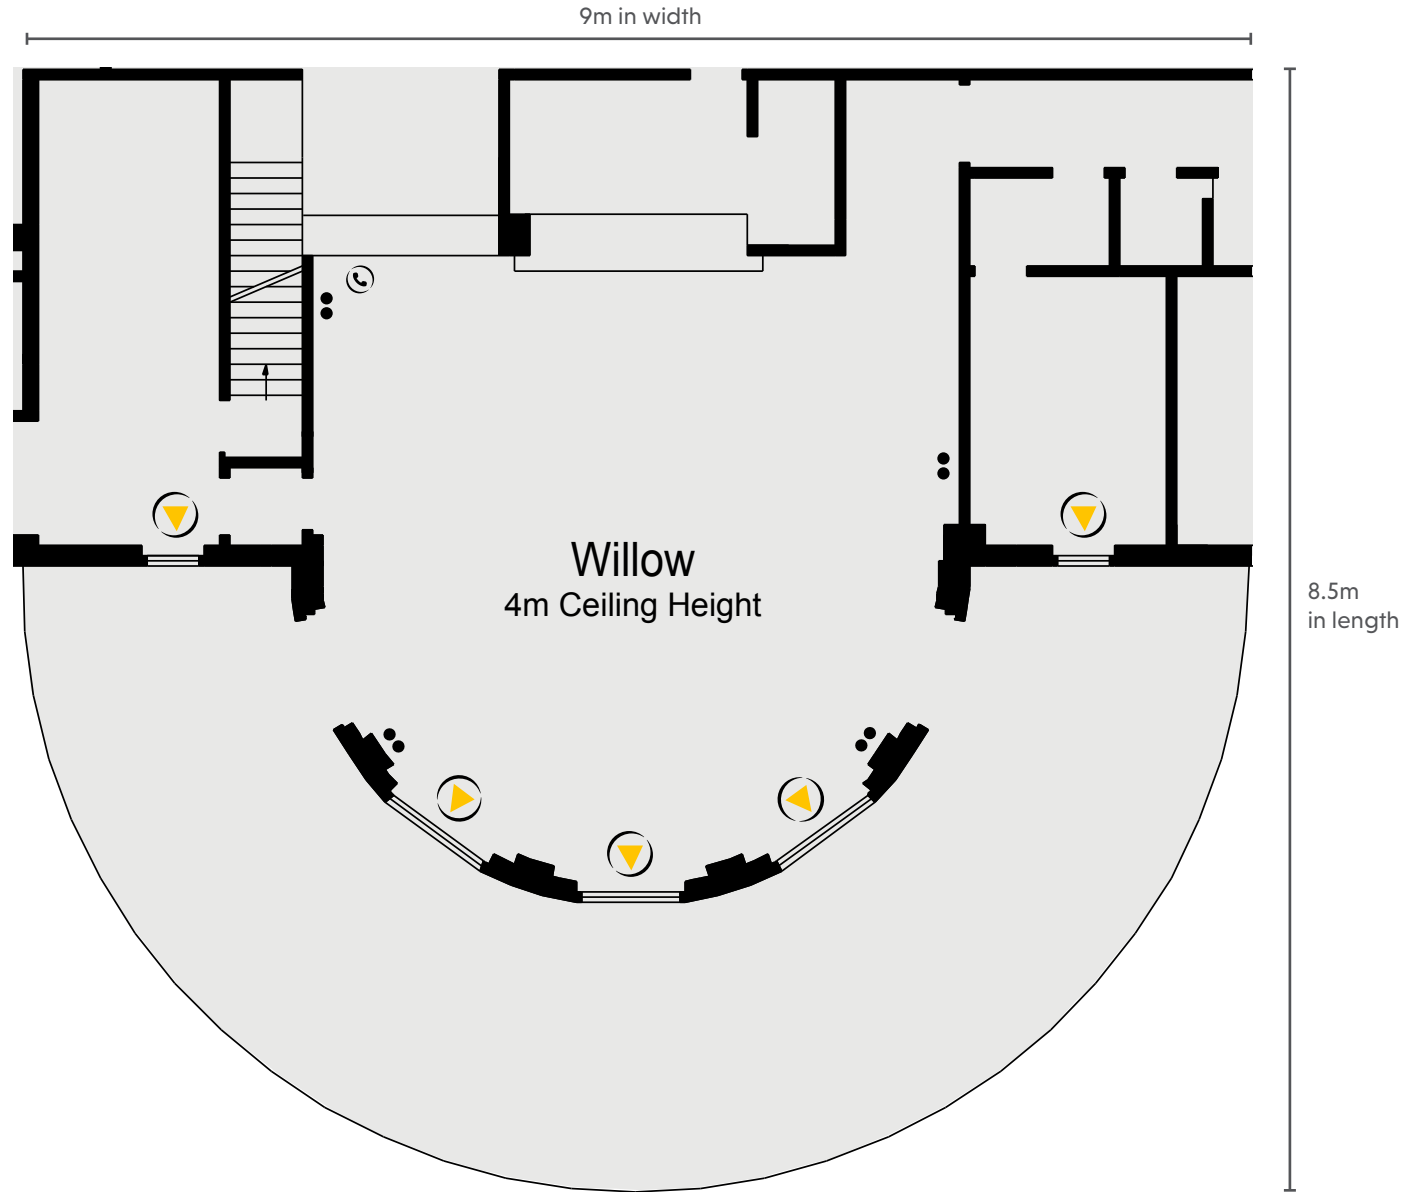

BELTON WOODS

THE QHOTELS COLLECTION

CAPACITIES

Meeting Room	Dimensions (m) L x W x H	Floor	Theatre	Cabaret	Classroom	Boardroom	Banquet	U-Shape	Dinner Dance
Major Oak Suite	24.0 x 10.0 x 4.0	1	270	144	160	80	200	100	180
Oak 1	8.0 x 10.0 x 4.0	1	100	40	60	24	50	36	0
Oak 2	6.0 x 10.0 x 4.0	1	60	24	30	16	0	0	0
Oak 3	8.0 x 10.0 x 4.0	1	100	40	60	24	50	36	0
Oak 1 & 2	14.0 x 10.0 x 4.0	1	160	72	70	60	90	60	70
Oak 2 & 3	14.0 x 10.0 x 4.0	1	160	72	70	60	90	60	70
Poplar suite	14.0 x 6.0 x 4.0	G	0	0	0	32	0	0	0
Poplar 1	7.0 x 6.0 x 4.0	G	0	0	0	14	0	0	0
Poplar 2	7.0 x 6.0 x 4.0	G	0	0	0	14	0	0	0
Cedar suite	14.0 x 6.0 x 4.0	1	90	32	30	32	0	0	0
Cedar 1	7.0 x 6.0 x 4.0	1	40	16	12	14	0	10	0
Cedar 2	7.0 x 6.0 x 4.0	1	40	16	12	14	0	10	0
Willow	9.0 x 8.0 x 4.0	1	50	32	30	20	50	20	0
Hawthorne 1	14.0 x 8.0 x 4.0	1	120	64	70	50	90	50	70
Hawthorne 2	10.0 x 6.0 x 4.0	1	75	32	28	20	40	20	0

BELTON WOODS

THE QHOTELS COLLECTION

FIRST FLOOR

KEY

- Single 13amp Power Point
- Double 13amp Power Point
- ▶ Natural Light
- ☎ Telephone Socket
- ♿ Wheelchair Access
- ⚡ Partition Wall

BELTON WOODS

THE QHOTELS COLLECTION

FIRST FLOOR

KEY

- Single 13amp Power Point
- Double 13amp Power Point
- ▶ Natural Light
- ☎ Telephone Socket
- ♿ Wheelchair Access
- ⋈ Partition Wall

BELTON WOODS

THE GHOTELS COLLECTION

FIRST FLOOR

KEY

- Single 13amp Power Point
- Double 13amp Power Point
- ▶ Natural Light
- ☎ Telephone Socket
- ♿ Wheelchair Access
- ⋈ Partition Wall

8m
in width

10m in length

8m
in width

Hawthorne 1
4m Ceiling Height

Hawthorne 2
4m Ceiling Height

14m in length

BELTON WOODS

THE GHOTELS COLLECTION