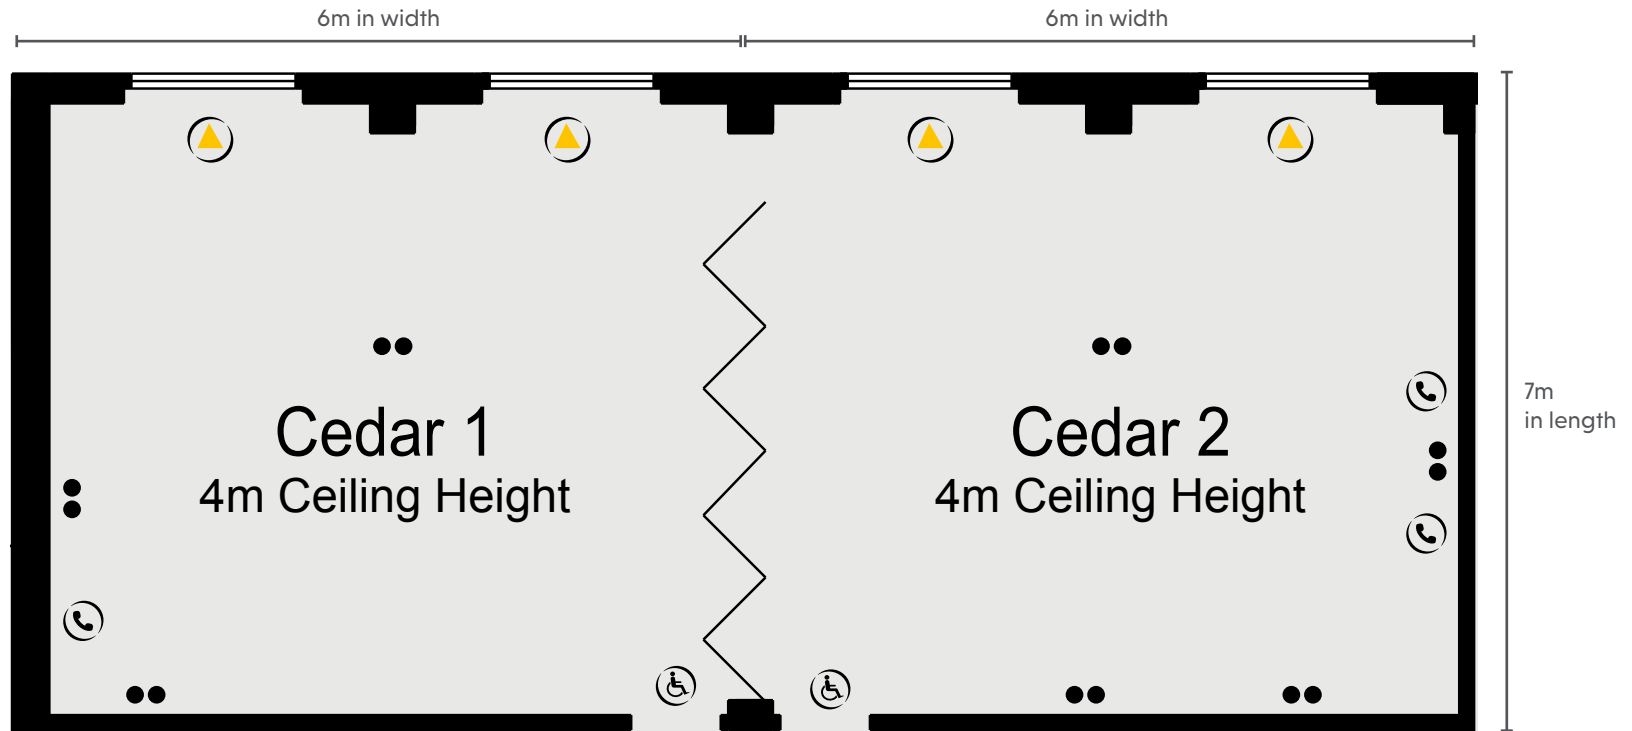

BELTON WOODS

THE QHOTELS COLLECTION

CAPACITIES

Meeting Room	Dimensions (m) L x W x H	Floor	Theatre	Cabaret	Classroom	Boardroom	Banquet	U-Shape	Dinner Dance
Major Oak Suite	24.0 x 10.0 x 4.0	1	270	144	160	80	200	100	180
Oak 1	8.0 x 10.0 x 4.0	1	100	40	60	24	50	36	0
Oak 2	6.0 x 10.0 x 4.0	1	60	24	30	16	0	0	0
Oak 3	8.0 x 10.0 x 4.0	1	100	40	60	24	50	36	0
Oak 1 & 2	14.0 x 10.0 x 4.0	1	160	72	70	60	90	60	70
Oak 2 & 3	14.0 x 10.0 x 4.0	1	160	72	70	60	90	60	70
Poplar suite	14.0 x 6.0 x 4.0	G	0	0	0	32	0	0	0
Poplar 1	7.0 x 6.0 x 4.0	G	0	0	0	14	0	0	0
Poplar 2	7.0 x 6.0 x 4.0	G	0	0	0	14	0	0	0
Cedar suite	14.0 x 6.0 x 4.0	1	90	32	30	32	0	0	0
Cedar 1	7.0 x 6.0 x 4.0	1	40	16	12	14	0	10	0
Cedar 2	7.0 x 6.0 x 4.0	1	40	16	12	14	0	10	0
Willow	9.0 x 8.0 x 4.0	1	50	32	30	20	50	20	0
Hawthorne 1	14.0 x 8.0 x 4.0	1	120	64	70	50	90	50	70
Hawthorne 2	10.0 x 6.0 x 4.0	1	75	32	28	20	40	20	0

KEY

- Single 13amp Power Point
- Double 13amp Power Point
- ▶ Natural Light
- ☎ Telephone Socket
- ♿ Wheelchair Access
- ⋈ Partition Wall

BELTON WOODS

THE QHOTELS COLLECTION

GROUND FLOOR

KEY

- Single 13amp Power Point
- Double 13amp Power Point
- ▶ Natural Light
- ☎ Telephone Socket
- ♿ Wheelchair Access
- ⋈ Partition Wall

BELTON WOODS

THE QHOTELS COLLECTION

FIRST FLOOR

KEY

- Single 13amp Power Point
- Double 13amp Power Point
- ▶ Natural Light
- ☎ Telephone Socket
- ♿ Wheelchair Access
- ⚡ Partition Wall

BELTON WOODS

THE QHOTELS COLLECTION

8m
in width

10m in length

8m
in width

Hawthorne 1
4m Ceiling Height

Hawthorne 2
4m Ceiling Height

14m in length

BELTON WOODS

THE GHOTELS COLLECTION