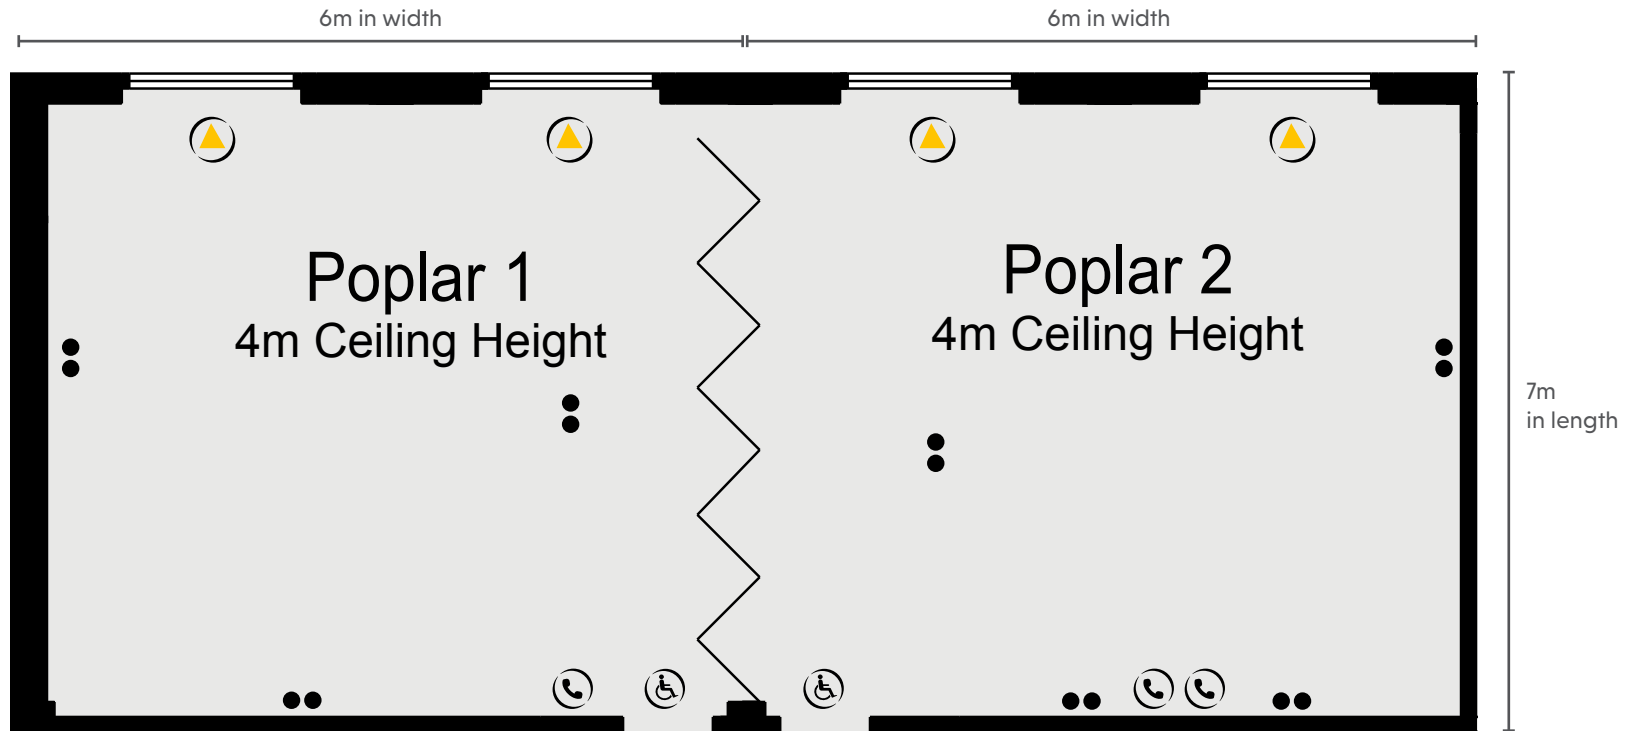

BELTON WOODS

THE QHOTELS COLLECTION

CAPACITIES

Meeting Room	Dimensions (m) L x W x H	Floor	Theatre	Cabaret	Classroom	Boardroom	Banquet	U-Shape	Dinner Dance
Major Oak Suite	24.0 x 10.0 x 4.0	1	270	144	160	80	200	100	180
Oak 1	8.0 x 10.0 x 4.0	1	100	40	60	24	50	36	0
Oak 2	6.0 x 10.0 x 4.0	1	60	24	30	16	0	0	0
Oak 3	8.0 x 10.0 x 4.0	1	100	40	60	24	50	36	0
Oak 1 & 2	14.0 x 10.0 x 4.0	1	160	72	70	60	90	60	70
Oak 2 & 3	14.0 x 10.0 x 4.0	1	160	72	70	60	90	60	70
Poplar suite	14.0 x 6.0 x 4.0	G	0	0	0	32	0	0	0
Poplar 1	7.0 x 6.0 x 4.0	G	0	0	0	14	0	0	0
Poplar 2	7.0 x 6.0 x 4.0	G	0	0	0	14	0	0	0
Cedar suite	14.0 x 6.0 x 4.0	1	90	32	30	32	0	0	0
Cedar 1	7.0 x 6.0 x 4.0	1	40	16	12	14	0	10	0
Cedar 2	7.0 x 6.0 x 4.0	1	40	16	12	14	0	10	0
Willow	9.0 x 8.0 x 4.0	1	50	32	30	20	50	20	0
Hawthorne 1	14.0 x 8.0 x 4.0	1	120	64	70	50	90	50	70
Hawthorne 2	10.0 x 6.0 x 4.0	1	75	32	28	20	40	20	0

KEY

- Single 13amp Power Point
- Double 13amp Power Point
- ▶ Natural Light
- ☎ Telephone Socket
- ♿ Wheelchair Access
- ⋈ Partition Wall

BELTON WOODS

THE QHOTELS COLLECTION

GROUND FLOOR

KEY

- Single 13amp Power Point
- Double 13amp Power Point
- ▶ Natural Light
- ☎ Telephone Socket
- ♿ Wheelchair Access
- ⋈ Partition Wall

BELTON WOODS

THE QHOTELS COLLECTION

FIRST FLOOR

KEY

- Single 13amp Power Point
- Double 13amp Power Point
- ▶ Natural Light
- ☎ Telephone Socket
- ♿ Wheelchair Access
- ⚡ Partition Wall

BELTON WOODS

THE QHOTELS COLLECTION

8m
in width

10m in length

8m
in width

Hawthorne 1
4m Ceiling Height

Hawthorne 2
4m Ceiling Height

14m in length

BELTON WOODS

THE GHOTELS COLLECTION