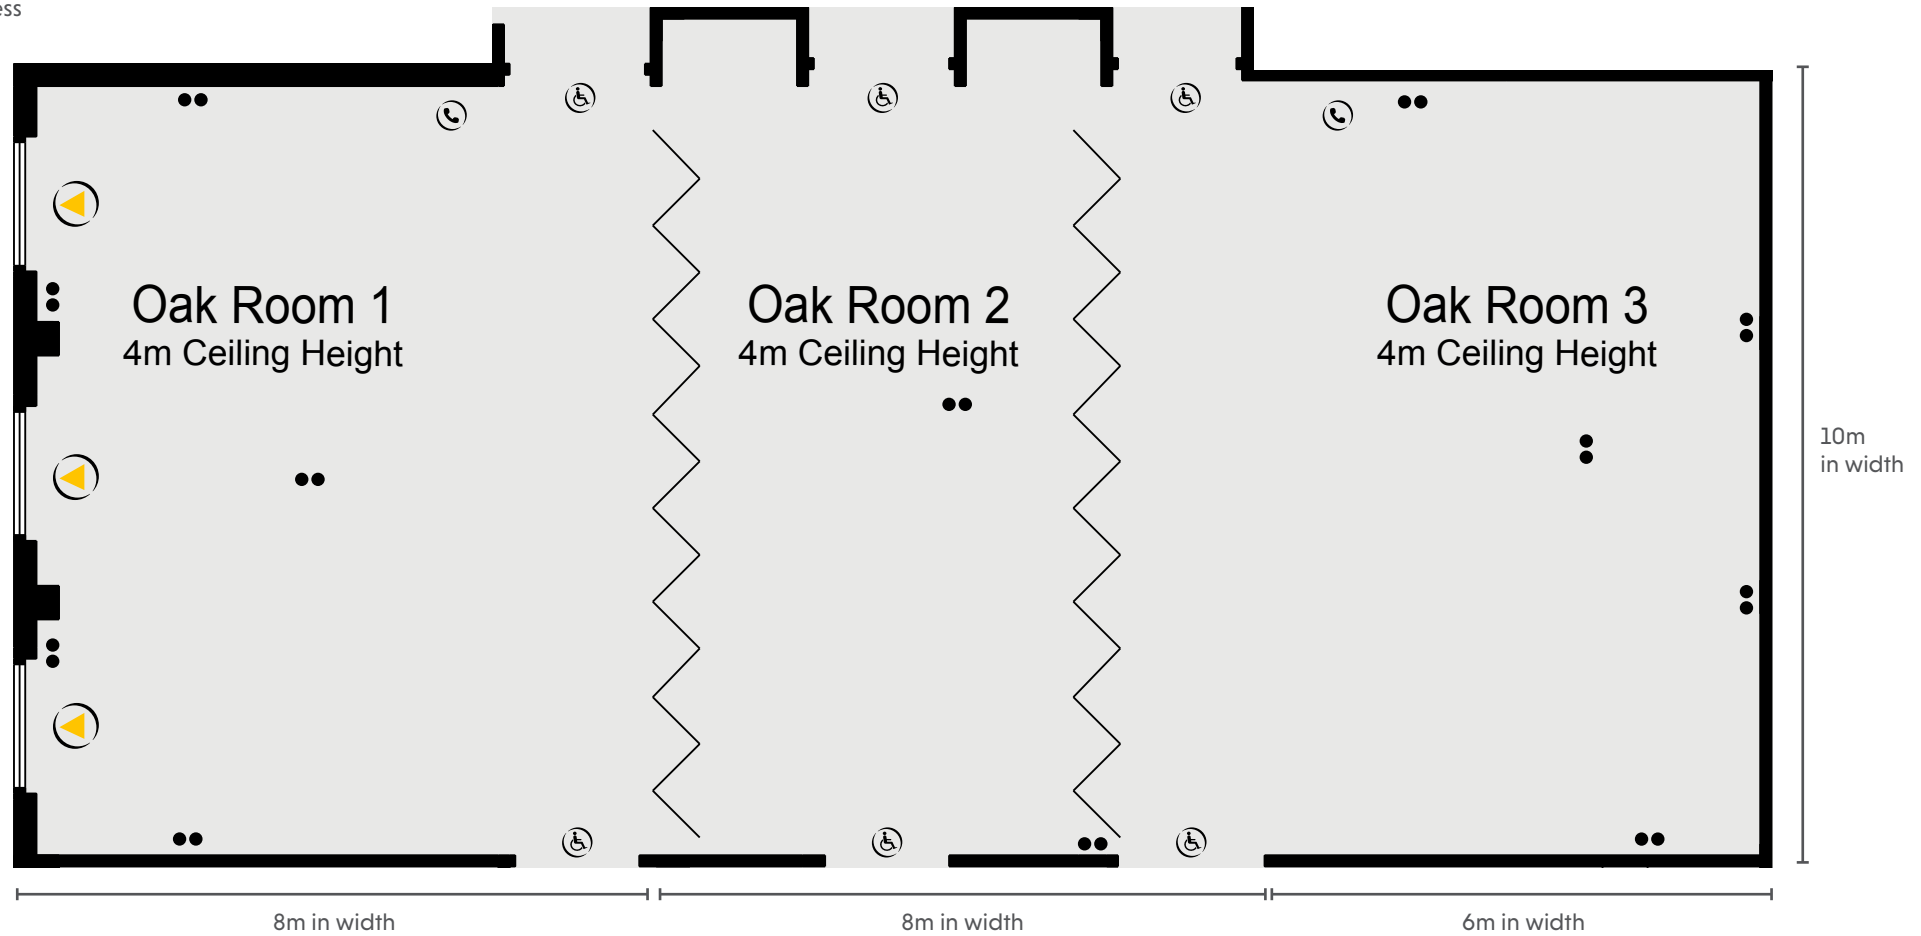

BELTON WOODS

THE QHOTELS COLLECTION

CAPACITIES

Meeting Room	Dimensions (m) L x W x H	Floor	Theatre	Cabaret	Classroom	Boardroom	Banquet	U-Shape	Dinner Dance
Major Oak Suite	24.0 x 10.0 x 4.0	1	270	144	160	80	200	100	180
Oak 1	8.0 x 10.0 x 4.0	1	100	40	60	24	50	36	0
Oak 2	6.0 x 10.0 x 4.0	1	60	24	30	16	0	0	0
Oak 3	8.0 x 10.0 x 4.0	1	100	40	60	24	50	36	0
Oak 1 & 2	14.0 x 10.0 x 4.0	1	160	72	70	60	90	60	70
Oak 2 & 3	14.0 x 10.0 x 4.0	1	160	72	70	60	90	60	70
Poplar suite	14.0 x 6.0 x 4.0	G	0	0	0	32	0	0	0
Poplar 1	7.0 x 6.0 x 4.0	G	0	0	0	14	0	0	0
Poplar 2	7.0 x 6.0 x 4.0	G	0	0	0	14	0	0	0
Cedar suite	14.0 x 6.0 x 4.0	1	90	32	30	32	0	0	0
Cedar 1	7.0 x 6.0 x 4.0	1	40	16	12	14	0	10	0
Cedar 2	7.0 x 6.0 x 4.0	1	40	16	12	14	0	10	0
Willow	9.0 x 8.0 x 4.0	1	50	32	30	20	50	20	0
Hawthorne 1	14.0 x 8.0 x 4.0	1	120	64	70	50	90	50	70
Hawthorne 2	10.0 x 6.0 x 4.0	1	75	32	28	20	40	20	0

KEY

- Single 13amp Power Point
- Double 13amp Power Point
- ▶ Natural Light
- ☎ Telephone Socket
- ♿ Wheelchair Access
- ⋈ Partition Wall

BELTON WOODS

THE QHOTELS COLLECTION

GROUND FLOOR

KEY

- Single 13amp Power Point
- Double 13amp Power Point
- ▶ Natural Light
- ☎ Telephone Socket
- ♿ Wheelchair Access
- ⋈ Partition Wall

BELTON WOODS

THE QHOTELS COLLECTION

FIRST FLOOR

KEY

- Single 13amp Power Point
- Double 13amp Power Point
- ▶ Natural Light
- ☎ Telephone Socket
- ♿ Wheelchair Access
- ⚡ Partition Wall

BELTON WOODS

THE QHOTELS COLLECTION

8m
in width

10m in length

8m
in width

Hawthorne 1
4m Ceiling Height

Hawthorne 2
4m Ceiling Height

14m in length

BELTON WOODS

THE GHOTELS COLLECTION