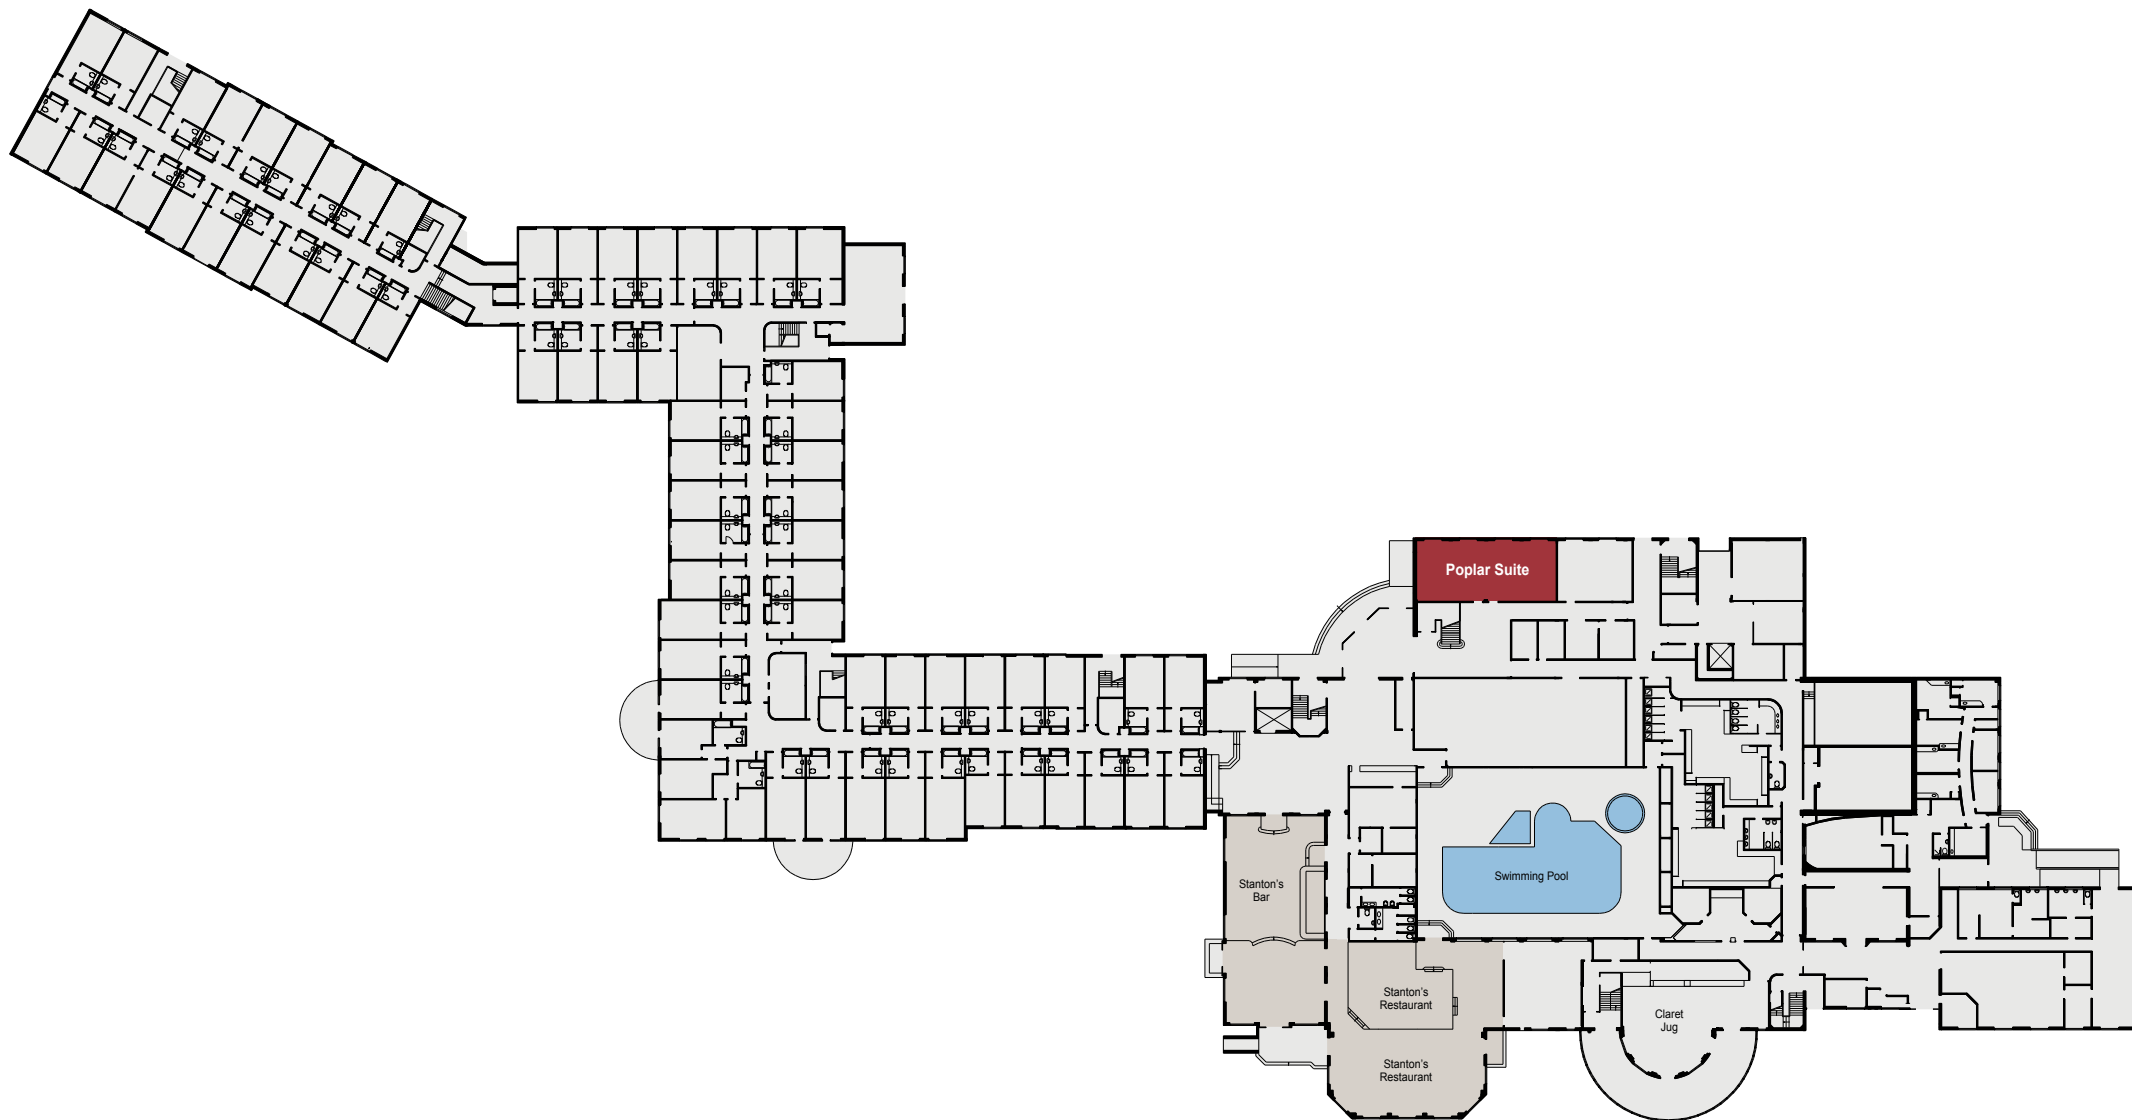

BELTON WOODS

THE QHOTELS COLLECTION

CAPACITIES

Meeting Room	Dimensions (m) L x W x H	Floor	Theatre	Cabaret	Classroom	Boardroom	Banquet	U-Shape	Dinner Dance
Major Oak Suite	24.0 x 10.0 x 4.0	1	270	144	160	80	200	100	180
Oak 1	8.0 x 10.0 x 4.0	1	100	40	60	24	50	36	0
Oak 2	6.0 x 10.0 x 4.0	1	60	24	30	16	0	0	0
Oak 3	8.0 x 10.0 x 4.0	1	100	40	60	24	50	36	0
Oak 1 & 2	14.0 x 10.0 x 4.0	1	160	72	70	60	90	60	70
Oak 2 & 3	14.0 x 10.0 x 4.0	1	160	72	70	60	90	60	70
Poplar suite	14.0 x 6.0 x 4.0	G	0	0	0	32	0	0	0
Poplar 1	7.0 x 6.0 x 4.0	G	0	0	0	14	0	0	0
Poplar 2	7.0 x 6.0 x 4.0	G	0	0	0	14	0	0	0
Cedar suite	14.0 x 6.0 x 4.0	1	90	32	30	32	0	0	0
Cedar 1	7.0 x 6.0 x 4.0	1	40	16	12	14	0	10	0
Cedar 2	7.0 x 6.0 x 4.0	1	40	16	12	14	0	10	0
Willow	9.0 x 8.0 x 4.0	1	50	32	30	20	50	20	0
Hawthorne 1	14.0 x 8.0 x 4.0	1	120	64	70	50	90	50	70
Hawthorne 2	10.0 x 6.0 x 4.0	1	75	32	28	20	40	20	0

BELTON WOODS

THE QHOTELS COLLECTION

BELTON WOODS

THE QHOTELS COLLECTION

GROUND FLOOR

BELTON WOODS

THE QHOTELS COLLECTION

FIRST FLOOR

KEY

- Single 13amp Power Point
- Double 13amp Power Point
- ▶ Natural Light
- ☎ Telephone Socket
- ♿ Wheelchair Access
- ⋈ Partition Wall

BELTON WOODS

THE QHOTELS COLLECTION

GROUND FLOOR

KEY

- Single 13amp Power Point
- Double 13amp Power Point
- ▶ Natural Light
- ☎ Telephone Socket
- ♿ Wheelchair Access
- ⋈ Partition Wall

FIRST FLOOR